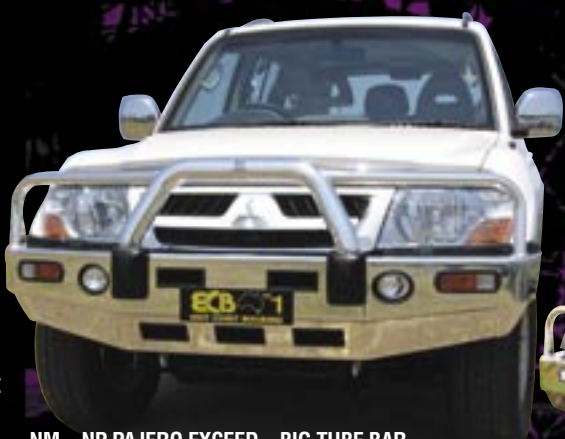

Built to Perform - Guaranteed to Last!

When you compare **ECB** there really is a difference

Product Finish Options

Mirror Polish

Silver Hammertone

Silver Ripple

Black Ripple

NM - NP PAJERO EXCEED - BIG TUBE BAR
The discerning Pajero owner will find it hard to go past the unmatched strength, quality and style of the ECB Big Tube Bar. Manufactured from high tensile alloys, this versatile, no compromise design is fully featured to suit almost any driving conditions. Air directional cooling vents, driving light accommodation and an aerial bracket are standard features, together with a choice of finishes to enhance a great looking performance product.

NM - NP BIG TUBE BAR

NM-NP PAJERO BIG TUBE BAR with Winch Intergration
Manufactured from high tensile alloys, this Big Tube Bar is engineered to accommodate the installation of low mount winches in a unique and practical winch bar design. Constructed with the off road user in mind this complete protection and winch system is sure to please.