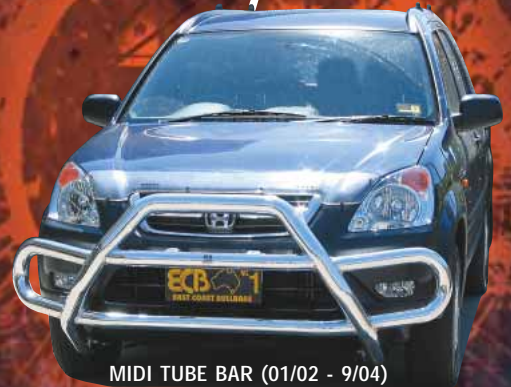

Whether it's the sporty 63mm Nudge Bar or the strength and reliability of an ECB Type 8 Bar, you're sure to find a frontal protection bar that is styled to perfectly complement the vehicles' lines and tough enough to withstand almost anything the urban jungle or nature can dish out.

Mirror Polish

Silver Hammertone

Silver Ripple

Black Ripple

MIDI TUBE BAR (10/04 ON)
Black Ripple Powder Coated Alloy

MIDI TUBE BAR (01/02 - 9/04)

The Midi Tube Bar is a modern combination of grille and bumper protection in a unique yet practical design. The use of high tensile 76mm and 63mm alloys enhances the CRV's sports styling and provides optimum product performance while a specifically designed steel mounting system ensures a neat and sturdy fitment. Driving light mounting provisions are standard inclusions. For a superior low maintenance finish where bugs wash off easily, why not choose from ECB's range of superior, low maintenance powder coated finishes? *A durable cost saving alternative to polishing.*

MIDI TUBE BAR (10/04 ON)

TYPE 8 BAR (97- 12/01)

The tubular construction of the Type 8 Bar contours perfectly to suit the CRV's aerodynamic styling. Manufactured from high tensile alloys, the Type 8 Bar will accommodate driving lights and provides optimum frontal protection for the bumper, grille and headlights. For a superior low maintenance finish where bugs wash off easily, why not choose from ECB's range of superior, low maintenance powder coated finishes? *A durable cost saving alternative to polishing.*