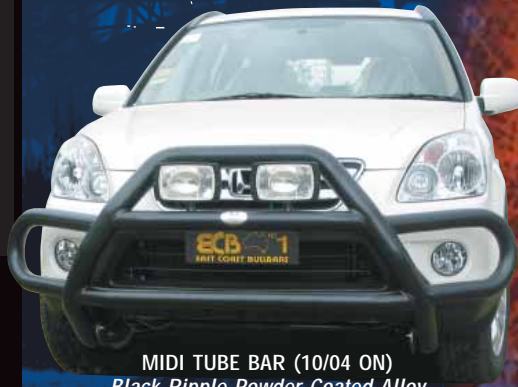

Whether it's the sporty 63mm Nudge Bar or the strength and reliability of an ECB Type 8 Bar, you're sure to find a frontal protection bar that is styled to perfectly complement the vehicles' lines and tough enough to withstand almost anything the urban jungle or nature can dish out.

Mirror Polish

Silver Hammertone

Silver Ripple

Black Ripple

MIDI TUBE BAR (10/04 ON)
Black Ripple Powder Coated Alloy

MIDI TUBE BAR (01/02 - 9/04)

The Midi Tube Bar is a modern combination of grille and bumper protection in a unique yet practical design. The use of high tensile 76mm and 63mm alloys enhances the CRV's sports styling and provides optimum product performance while a specifically designed steel mounting system ensures a neat and sturdy fitment. Driving light mounting provisions are standard inclusions. For a superior low maintenance finish where bugs wash off easily, why not choose from ECB's range of superior, low maintenance powder coated finishes? *A durable cost saving alternative to polishing.*

MIDI TUBE BAR (10/04 ON)

TYPE 8 BAR (97- 12/01)

The tubular construction of the Type 8 Bar contours perfectly to suit the CRV's aerodynamic styling. Manufactured from high tensile alloys, the Type 8 Bar will accommodate driving lights and provides optimum frontal protection for the bumper, grille and headlights. For a superior low maintenance finish where bugs wash off easily, why not choose from ECB's range of superior, low maintenance powder coated finishes? *A durable cost saving alternative to polishing.*